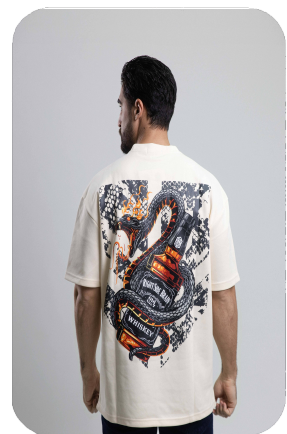

# SSH-OVS426

S/S OVERSIZE TSHIRT

Size Scale

S (3) M (3) L (3) XL (3)

Packing  
**P4**

Disponibile

PRECIO  
**\$0.00**

**ZUPER**  
SINCE 1984