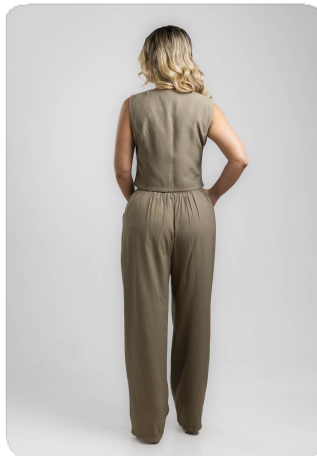

SET TWO PCS
BB-SET304

SIZE SCALE

S (2) M (4) L (4) XL (2)

PACKING

P4

DISPONIBLE

\$0.00

bebe
I always get what I want