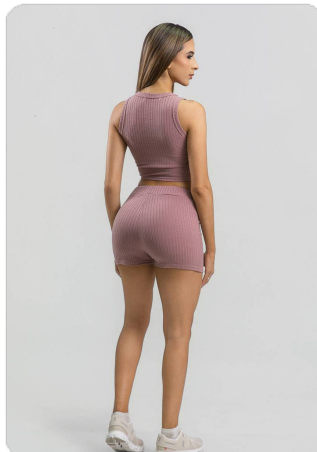

bebe
I always get what I want

ZIP FRONT VEST AD SHORTS
BB-SET268

SIZE SCALE

S (2) M (4) L (4) XL (2)

PACKING

P4

DISPONIBLE

$0.00

bebe
I always get what I want

VEST AND SHORTS
BB-SET272

SIZE SCALE

S (2) M (4) L (4) XL (2)

PACKING

P4

DISPONIBLE

$0.00