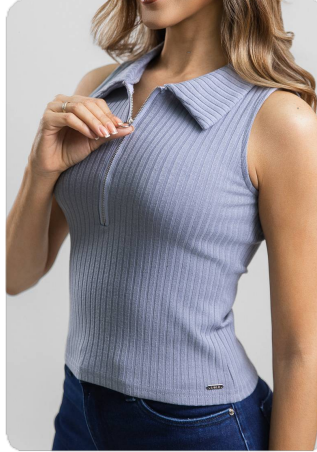

bebe
I always get what I want

ZIP POLO VEST
BB-BLS812

SIZE SCALE

S (2) M (4) L (4) XL (2)

PACKING

P4

DISPONIBLE

$0.00

bebe
I always get what I want

L/S BLOUSE RIB
BB-BLS813

SIZE SCALE

S (2) M (4) L (4) XL (2)

PACKING

P4

DISPONIBLE

$0.00