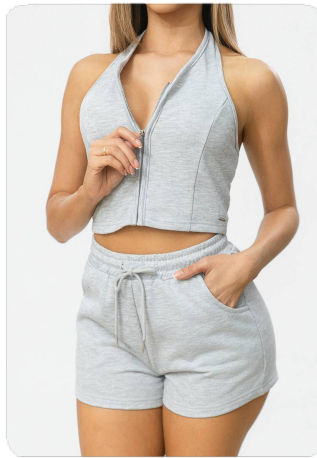

bebe
I always get what I want

ZIP FRONT VEST AD SHORTS
BB-SET268

SIZE SCALE

S (2) M (4) L (4) XL (2)

PACKING

P4

DISPONIBLE

$0.00

bebe
I always get what I want

VEST AND SHORTS
BB-SET272

SIZE SCALE

S (2) M (4) L (4) XL (2)

PACKING

P4

DISPONIBLE

$0.00