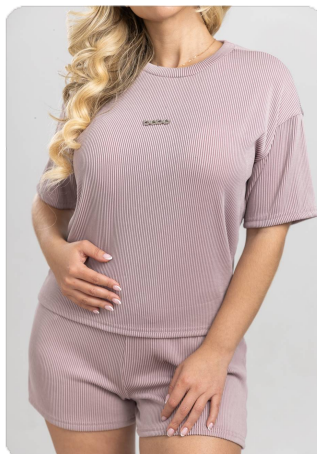

VEST AND SHORT SET
BB-SET329

SIZE SCALE

S (2) M (4) L (4) XL (2)

PACKING

P4

DISPONIBLE

\$0.00

bebe
I always get what I want