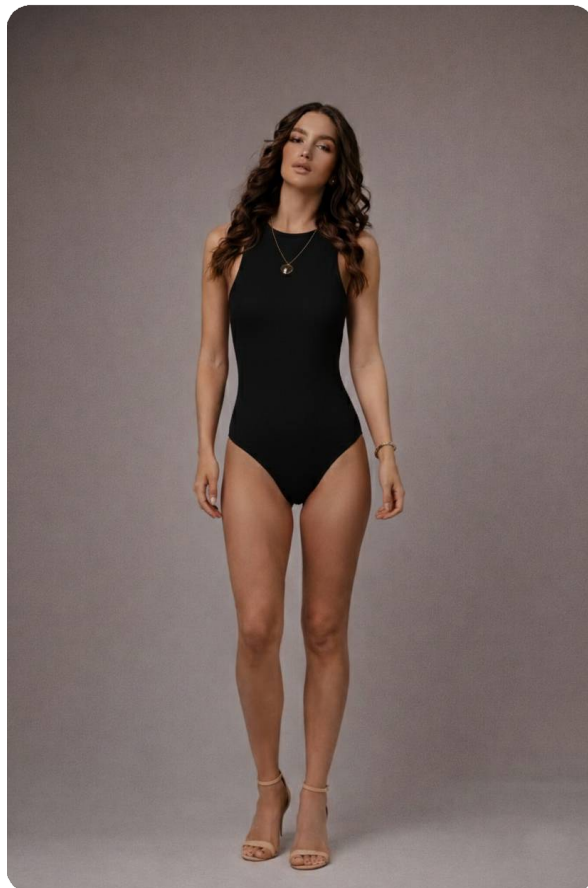

ZUPER
SINCE 1984

SS-TOPS758
SEAMLESS SLEEVELESS
V-NECK
Size Scale

ONE SIZE

Packing | Disponible
P6

PRECIO
$0.00

ZUPER
SINCE 1984

SS-TOPS761
SEAMLESS BODYSUIT

Size Scale

ONE SIZE

Packing | Disponible
P6

PRECIO
$0.00