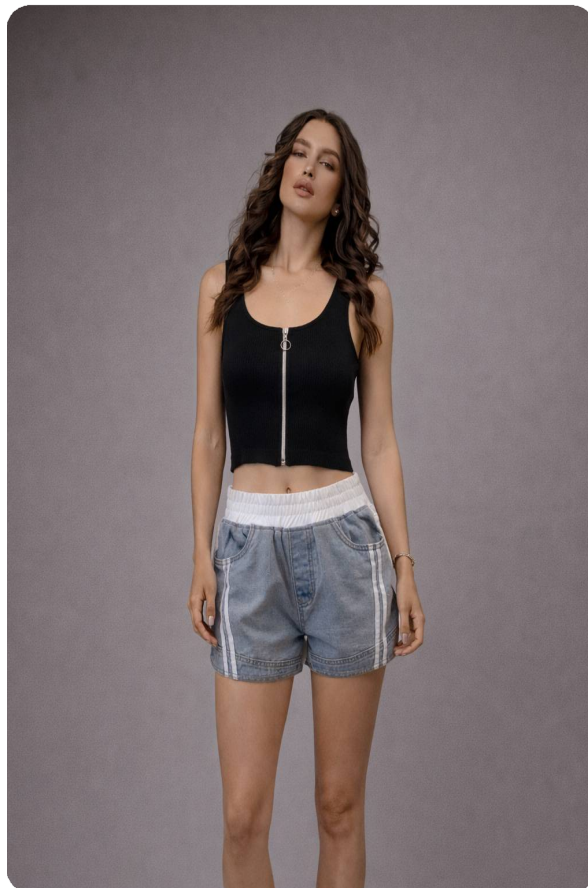

## SS-TOPS763

SEAMLESS SLEEVELESS  
WITH LONG ZIPPER  
Size Scale

ONE SIZE

Packing  
**P6**

Disponibile

PRECIO  
**\$0.00**

**ZUPER**  
SINCE 1984

**SS-TOPS765**  
SEAMLESS S/S SQUARE  
NECK  
Size Scale