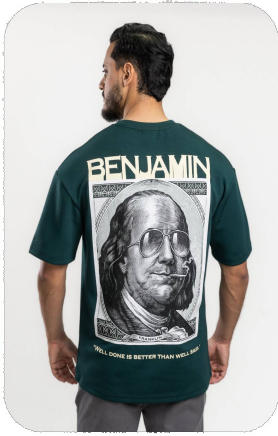

## SSH-OVS483

OVERSIZE TSHIRT

Size Scale

S (3) M (3) L (3) XL (3)

Packing | Disponible  
**P4**

PRECIO  
**\$0.00**

**ZUPER**  
SINCE 1984