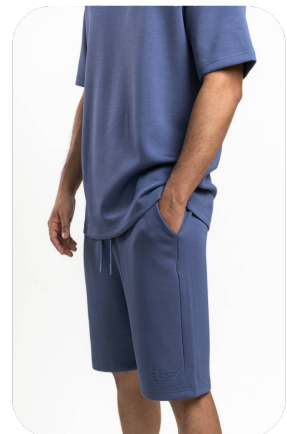

# SSH-SET328

OVERSIZE SET

Size Scale

S (3) M (3) L (3) XL (3)

Packing  
**P4**

Disponibile

PRECIO  
**\$0.00**

**ZUPER**  
SINCE 1984