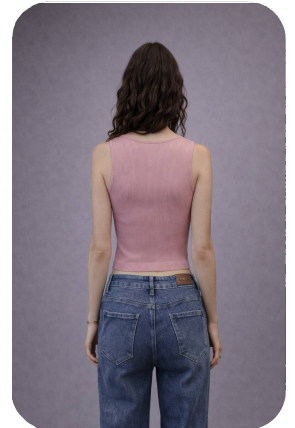

# SS-TOPS750

SEAMLESS SLEEVELESS  
ZIPPER NECK  
Size Scale

ONE SIZE

Packing  
**P6**

Disponibile

PRECIO  
**\$0.00**

**ZUPER**  
SINCE 1984