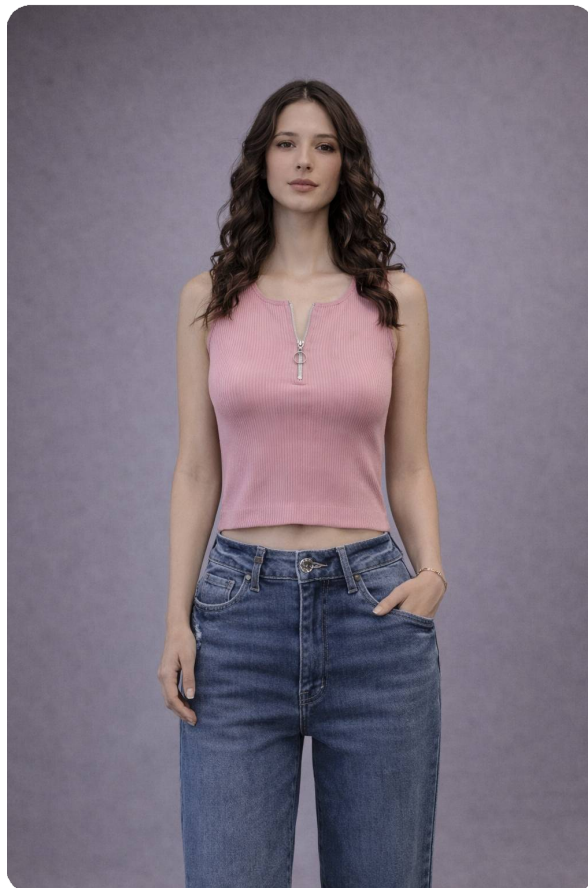

SS-TOPS750

SEAMLESS SLEEVELESS
ZIPPER NECK
Size Scale

ONE SIZE

Packing
P6

Disponibile

PRECIO
$0.00