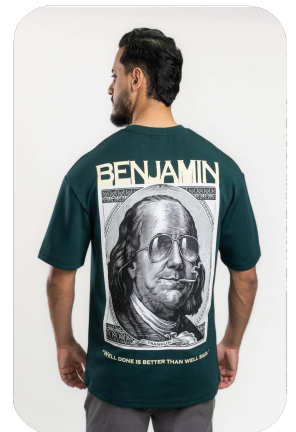

Size Scale

S (3) M (3) L (3) XL (3)

Packing
P4

Disponibile

PRECIO
\$0.00

ZUPER
SINCE 1984

SSH-OVS484

OVERSIZE TSHIRT

Size Scale

S (3) M (3) L (3) XL (3)

Packing | Disponible
P4

PRECIO
\$0.00

ZUPER
SINCE 1984

SSH-OVS485

OVERSIZE TSHIRT

Size Scale