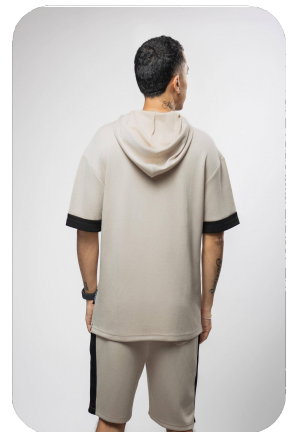

SSH-SET253

OVER SIZE SET

Size Scale

S (3) M (3) L (3) XL (3)

Packing
P4

Disponibile

PRECIO
$0.00