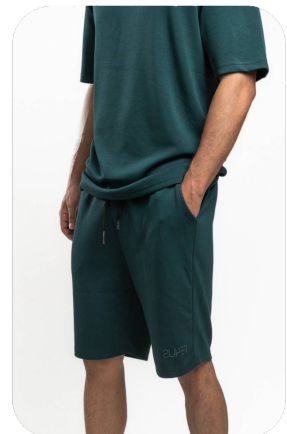

SSH-SET333

OVERSIZE SET

Size Scale

S (3) M (3) L (3) XL (3)

Packing
P4

Disponibile

PRECIO
$0.00