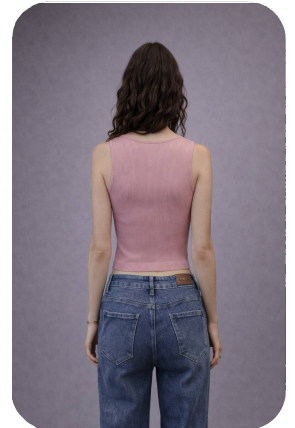

SS-TOPS750

SEAMLESS SLEEVELESS
ZIPPER NECK
Size Scale

ONE SIZE

Packing
P6

Disponibile

PRECIO
$0.00