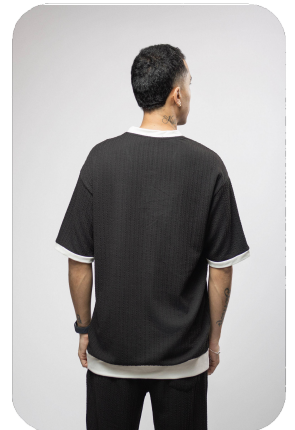

SSH-SET235

SET S/S
SHIRT-TROUSERS
Size Scale

S (3) M (3) L (3) XL (3)

Packing
P4

Disponibile

PRECIO
$162.00