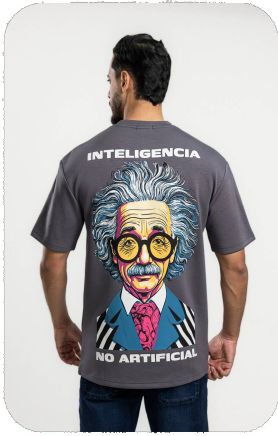

ZUPER
SINCE 1984

SSH-OVS473

OVERSIZE TSHIRT

Size Scale

S (3) M (3) L (3) XL (3)

Packing
P4

Disponibile

PRECIO
$72.00

ZUPER
SINCE 1984

SSH-OVS474

OVERSIZE TSHIRT

Size Scale

S (3) M (3) L (3) XL (3)

Packing
P4

Disponibile

PRECIO
$72.00