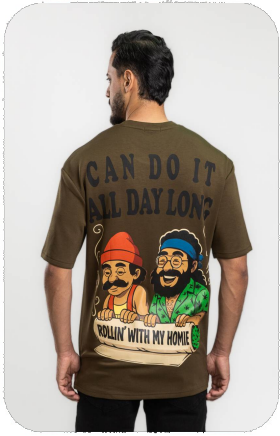

ZUPER
SINCE 1984

SSH-OVS501

OVERSIZE TSHIRT

Size Scale

S (3) M (3) L (3) XL (3)

Packing
P4

Disponibile

PRECIO
$72.00

ZUPER
SINCE 1984

SSH-POL006

MENS KNIT T-SHIRT

Size Scale

Packing
P3

Disponibile

PRECIO
$78.00