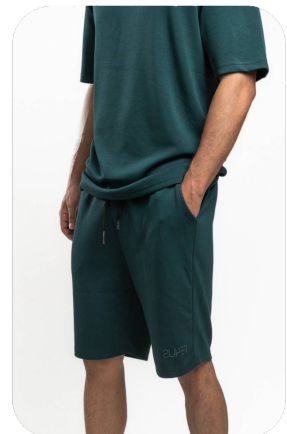

SSH-SET333

OVERSIZE SET

Size Scale

S (3) M (3) L (3) XL (3)

Packing
P4

Disponibile

PRECIO
$144.00