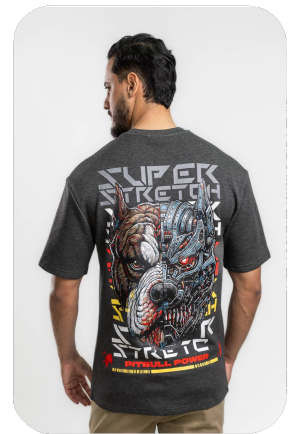

SSH-OVS470

OVERSIZE TSHIRT

Size Scale

S (3) M (3) L (3) XL (3)

Packing
P4

Disponibile

PRECIO
$72.00