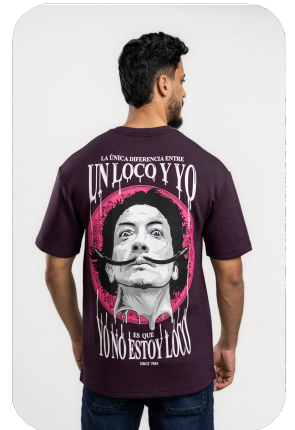

SSH-OVS474

OVERSIZE TSHIRT

Size Scale

S (3) M (3) L (3) XL (3)

Packing
P4

Disponibile

PRECIO
$72.00