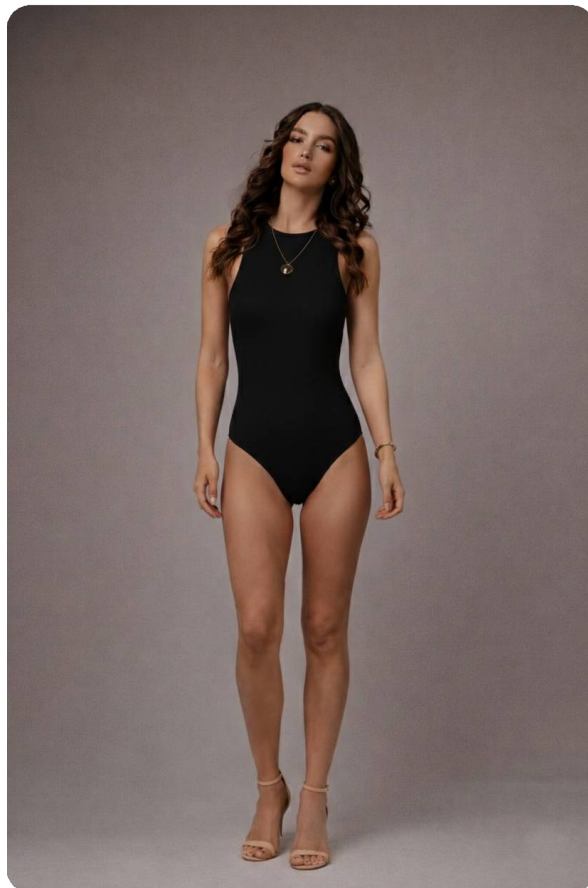

PRECIO
\$20.00

ZUPER
SINCE 1984

SS-TOPS761

SEAMLESS BODYSUIT

Size Scale

ONE SIZE

Packing

P6

Disponibile

PRECIO
\$36.00

ZUPER
SINCE 1984

SS-TOPS763

SEAMLESS SLEEVELESS
WITH LONG ZIPPER
Size Scale

ONE SIZE

Packing
P6

Disponibile