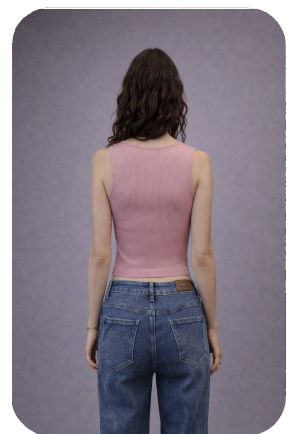

SS-TOPS750

SEAMLESS SLEEVELESS
ZIPPER NECK
Size Scale

ONE SIZE

Packing | Disponible
P6

PRECIO
$24.00