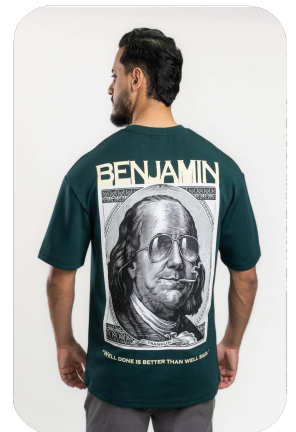

S (3) M (3) L (3) XL (3)

Packing
P4

Disponibile

PRECIO
\$72.00

ZUPER
SINCE 1984

SSH-OVS484

OVERSIZE TSHIRT

Size Scale

S (3) M (3) L (3) XL (3)

Packing | Disponible
P4

PRECIO
\$72.00

ZUPER
SINCE 1984

SSH-OVS485

OVERSIZE TSHIRT

Size Scale

S (3) M (3) L (3) XL (3)