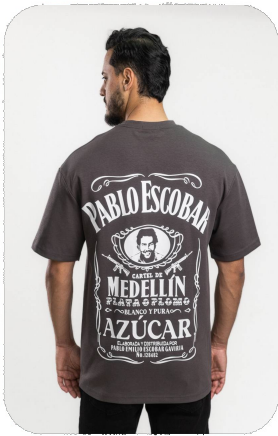

ZUPER
SINCE 1984

SSH-OVS461

OVERSIZE TSHIRT

Size Scale

S (3) M (3) L (3) XL (3)

Packing
P4

Disponibile

PRECIO
$72.00

ZUPER
SINCE 1984

SSH-OVS462

OVERSIZE TSHIRT

Size Scale

S (3) M (3) L (3) XL (3)

Packing | Disponible
P4

PRECIO
$68.00