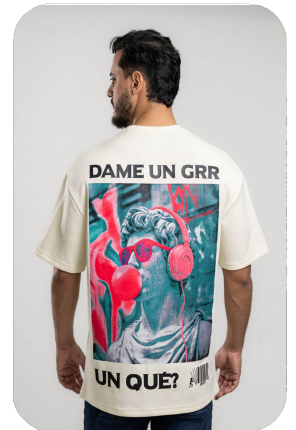

SSH-OVS472

OVERSIZE TSHIRT

Size Scale

S (3) M (3) L (3) XL (3)

Packing
P4

Disponibile

PRECIO
$72.00