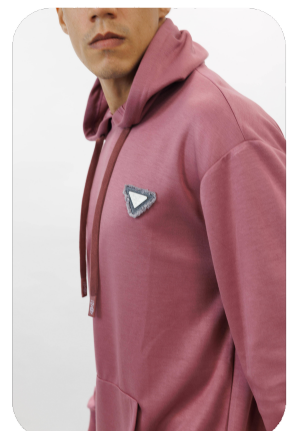

SSH-HDY002

HOODIE

Size Scale

3 (S) 3 (M) 3 (L) 3 (XL)

Packing | Disponible
P4

PRECIO
\$98.00

ZUPER
SINCE 1984

SSH-HDY005