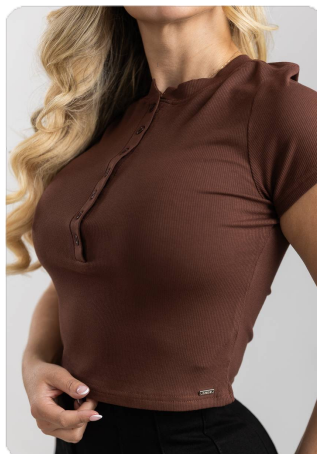

bebe
I always get what I want

S/S POLO SHIRT
BB-BLS830

SIZE SCALE

S (2) M (4) L (4) XL (2)

PACKING

P4

DISPONIBLE

49

$50.00

bebe
I always get what I want

S/S CROPTOP
BB-BLS831

SIZE SCALE

S (2) M (4) L (4) XL (2)

PACKING

P4

DISPONIBLE

53

$52.00