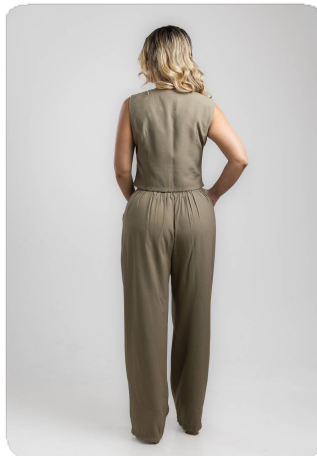

bebe
I always get what I want

SET TWO PCS
BB-SET304

SIZE SCALE

S (2) M (4) L (4) XL (2)

PACKING

P4

DISPONIBLE

4

$160.00

bebe
I always get what I want

SET TWO PCS
BB-SET305

SIZE SCALE

S (2) M (4) L (4) XL (2)

PACKING

P4

DISPONIBLE

11

$148.00