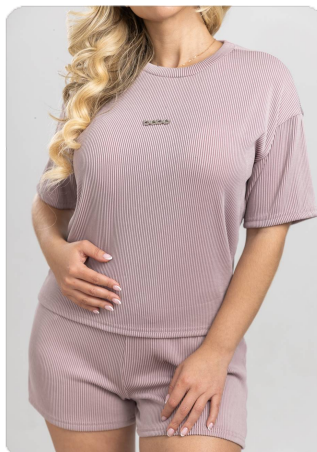

bebe
I always get what I want

VEST AND SHORT SET
BB-SET329

SIZE SCALE

S (2) M (4) L (4) XL (2)

PACKING

P4

DISPONIBLE

35

$98.00

bebe
I always get what I want

S/S TOP AND SHORT SET
BB-SET331

SIZE SCALE

S (2) M (4) L (4) XL (2)

PACKING

P4

DISPONIBLE

40

$120.00