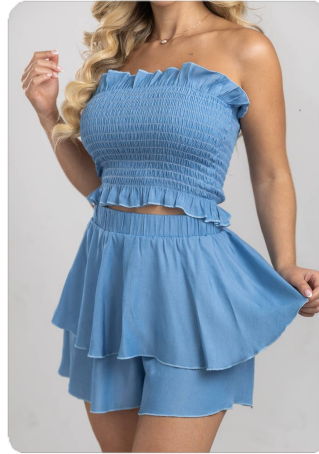

SIZE SCALE

S (2) M (4) L (4) XL (2)

PACKING

**P4**

DISPONIBLE

**17**

**\$144.00**

**bebe**  
*I always get what I want*