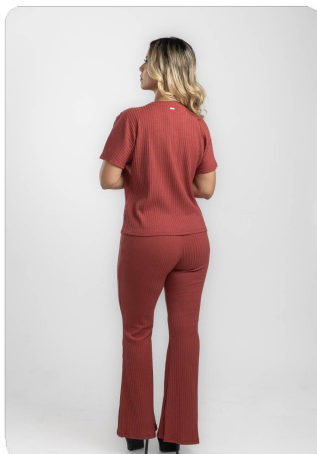

bebe
I always get what I want

S/S TOP AND TROUSERS SET
BB-SET319

SIZE SCALE

S (2) M (4) L (4) XL (2)

PACKING

P4

DISPONIBLE

40

$132.00

bebe
I always get what I want

S/S TOP AND FLARE SET
BB-SET320

SIZE SCALE

S (2) M (4) L (4) XL (2)

PACKING

P4

DISPONIBLE

36

$132.00