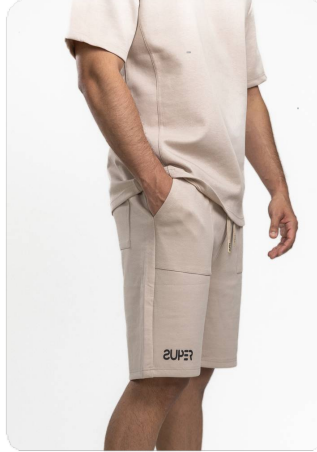

bebe
I always get what I want

OVERSIZE SET
SSH-SET327

SIZE SCALE

S/(S) M (3) L (3) XL/(3) 6 7/8 - 6

9/10 - 4 11/12 - 4 13/14 - 2

PACKING

P4

DISPONIBLE

216

$0.00

!Trabajo en proceso!

IMAGEN
NO
DISPONIBLE

www.denimdeluxe.com.pa