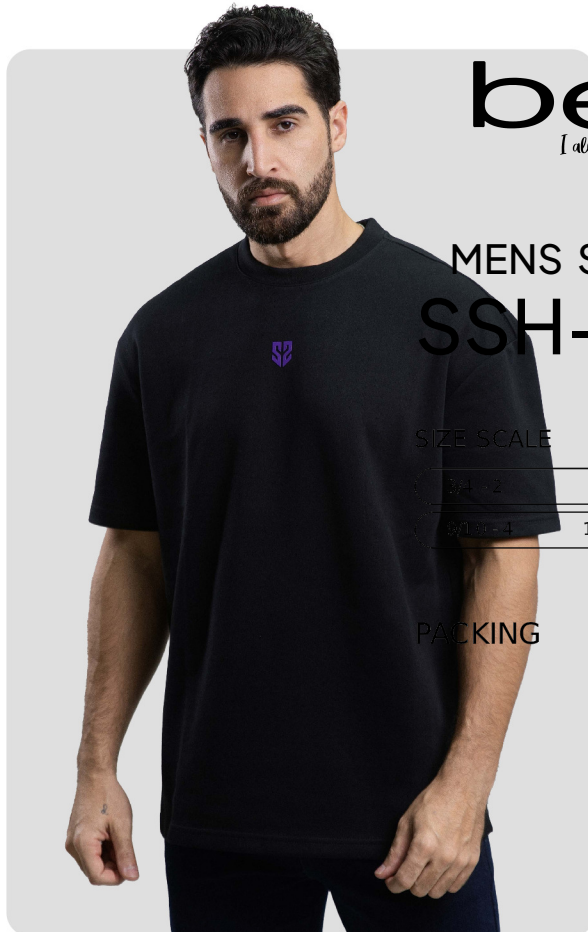

ZUPER

SINCE 1984

ZUPER
SINCE 1984

BB-BLS8032
MENS SUPER SKINNY JEANS

Size Scale

- S-2
- M-4
- L-4
- XL-2

Packing

P4

Disponibile

30

~~\$112.00~~
\$58.00

ZUPER
SINCE 1984

BB-BLS803

TSHIRT

Size Scale

- S-2
- M-4
- L-4
- XL-2

Packing

P4

Disponibile

30

PRECIO
\$58.00

bebe
I always get what I want

MENS SUPER SKINNY JEANS

SSH-JLSY828