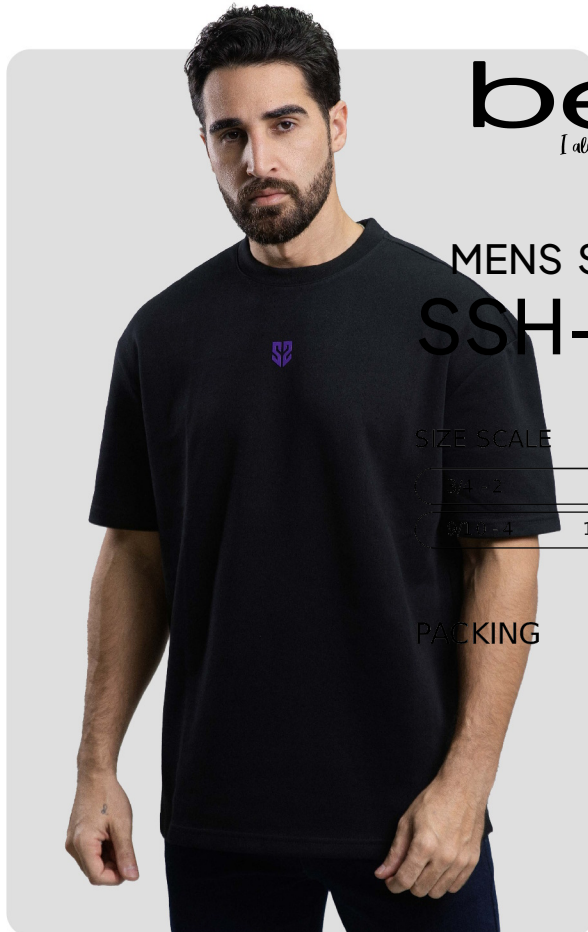

ZUPER

SINCE 1984

ZUPER
SINCE 1984

SSH-JLSY826
MENS SUPER SKINNY JEANS

Size Scale

- S-2
- M-4
- L-4
- XL-2

Packing

P4

Disponibile

30

PRECIO
\$58.00

ZUPER
SINCE 1984

BB-BLS803

TSHIRT

Size Scale

- S-2
- M-4
- L-4
- XL-2

Packing

P4

Disponibile

30

PRECIO
\$58.00

bebe
I always get what I want

MENS SUPER SKINNY JEANS

SSH-JLSY828