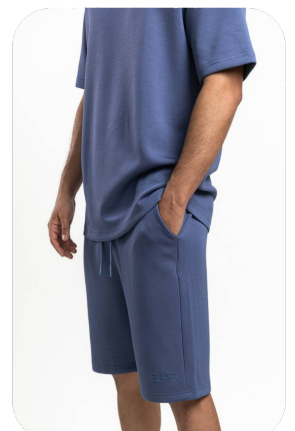

SSH-SET328

OVERSIZE SET

Size Scale

S (3) M (3) L (3) XL (3)

Packing
P4

Disponibile

PRECIO
$0.00