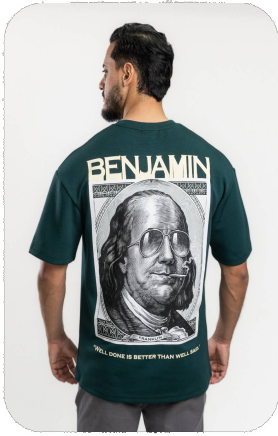

ZUPER
SINCE 1984

SSH-OVS484

OVERSIZE TSHIRT

Size Scale

S (3) M (3) L (3) XL (3)

Packing
P4

Disponibile

PRECIO
$0.00

ZUPER
SINCE 1984

SSH-OVS485

OVERSIZE TSHIRT

Size Scale

S (3) M (3) L (3) XL (3)

Packing
P4

Disponibile

PRECIO
$0.00