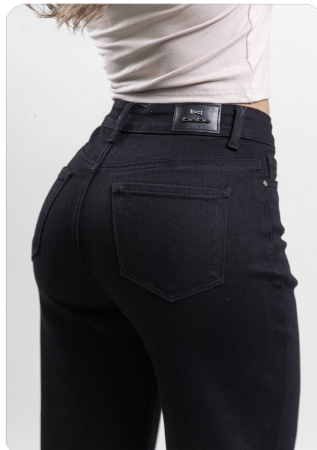

# Catálogo

Summer 2026

**bebe**  
*I always get what I want*

WIDE LEG  
**BB-JLWL2700**

SIZE SCALE

3/4 (2) 5/6 (6) 7/8 (6) 9/10 (4) 11/12 (4) 13/14 (2)

PACKING

**P2**

DISPONIBLE

**\$0.00**

**bebe**  
*I always get what I want*

WIDE LEG  
**BB-JLWL2701**

SIZE SCALE

3/4 (2) 5/6 (6) 7/8 (6) 9/10 (4) 11/12 (4) 13/14 (2)

PACKING

**P2**

DISPONIBLE

**\$0.00**

**bebe**  
*I always get what I want*

WIDE LEG  
**BB-JLWL2709**

SIZE SCALE

3/4 (2) 5/6 (6) 7/8 (6) 9/10 (4) 11/12 (4) 13/14 (2)

PACKING

**P2**