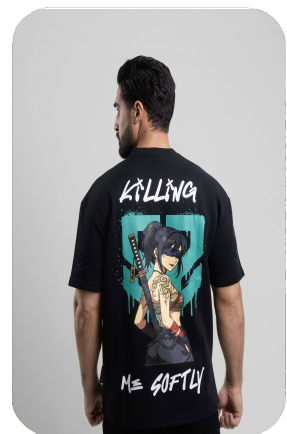

# SSH-OVS404

S/S OVERSIZE TSHIRT

Size Scale

S (3) M (3) L (3) XL (3)

Packing  
**P4**

Disponibile

PRECIO  
**\$0.00**

**ZUPER**  
SINCE 1984

# SSH-OVS405

S/S OVERSIZE TSHIRT

Size Scale

S (3) M (3) L (3) XL (3)

Packing | Disponible  
**P4**

PRECIO  
**\$0.00**

**ZUPER**  
SINCE 1984