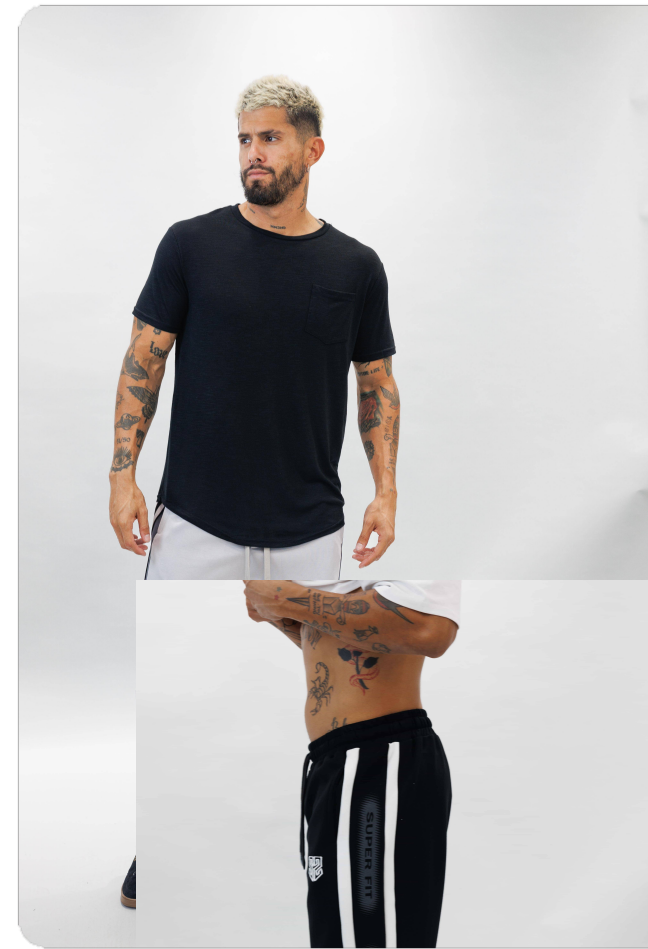

bebe
I always get what I want

JOGGER PAN
SSH-PTN011

SIZE SCALE

3/4 - 2   5/6 - 6   7/8 - 6

9/10 - 4   11/12 - 4   13/14 - 2

PACKING

DISPONIBLE

$108.00

bebe
I always get what I want

JOGGER PAN
SSH-PTN012

SIZE SCALE

3/4 - 2   5/6 - 6   7/8 - 6

9/10 - 4   11/12 - 4   13/14 - 2

PACKING

DISPONIBLE

$108.00