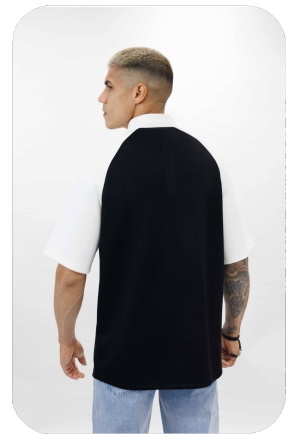

SSH-OVS282
OVER SIZE POLO SHIRT

Size Scale

3 (S) 3 (M) 3 (L) 3 (XL)

Packing
P4

Disponibile
7

PRECIO
$90.00