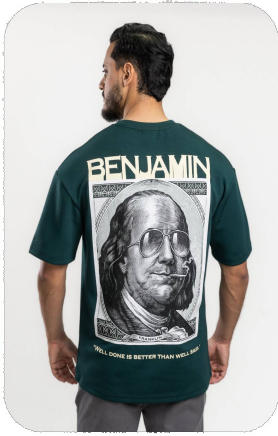

OVERSIZE TSHIRT

Size Scale

S (3) M (3) L (3) XL (3)

Packing | Disponible
P4

PRECIO
\$0.00

ZUPER
SINCE 1984

SSH-OVS484

OVERSIZE TSHIRT