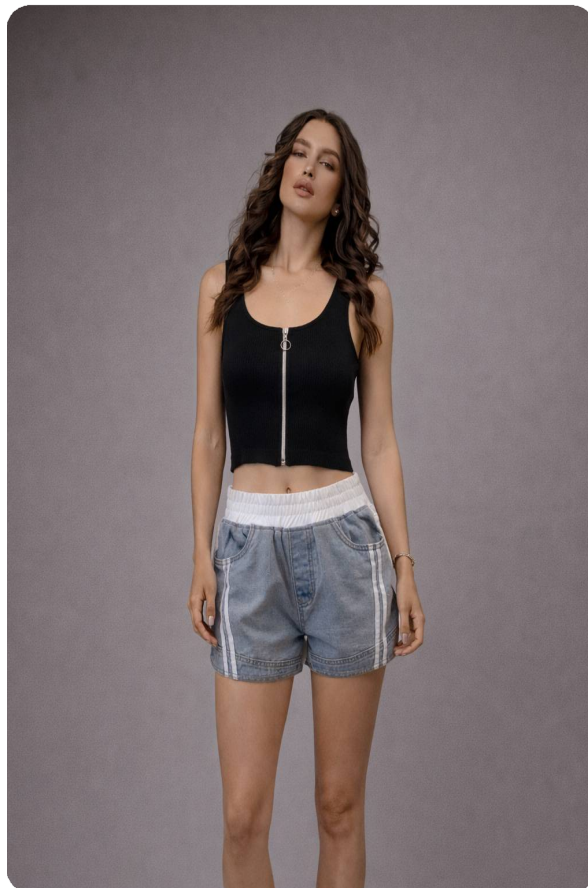

SS-TOPS763

SEAMLESS SLEEVELESS
WITH LONG ZIPPER
Size Scale

ONE SIZE

Packing
P6

Disponibile

PRECIO
$0.00