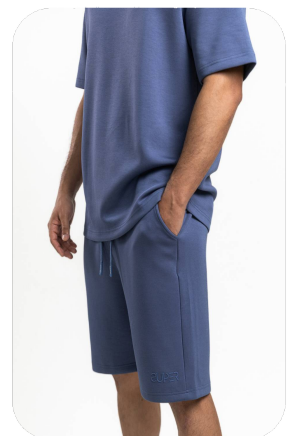

ZUPER
SINCE 1984

SSH-SET328

OVERSIZE SET

Size Scale

S (3) M (3) L (3) XL (3)

Packing
P4

Disponibile

PRECIO
\$0.00