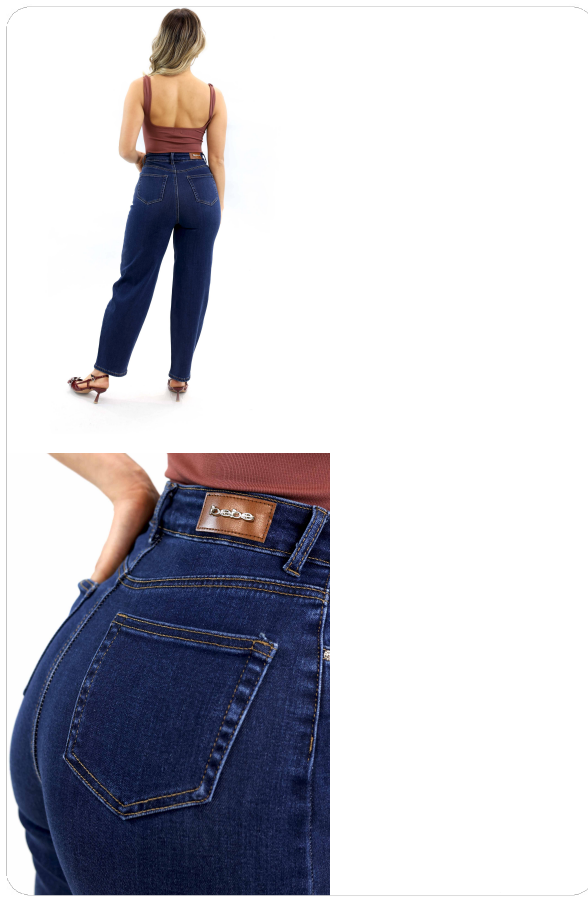

PRECIO
\$138.00

ZUPER
SINCE 1984

BB-JLB2566

GLOBO ANKLE

Size Scale

Packing | Disponible
P4 | **30**

PRECIO
\$138.00

ZUPER
SINCE 1984